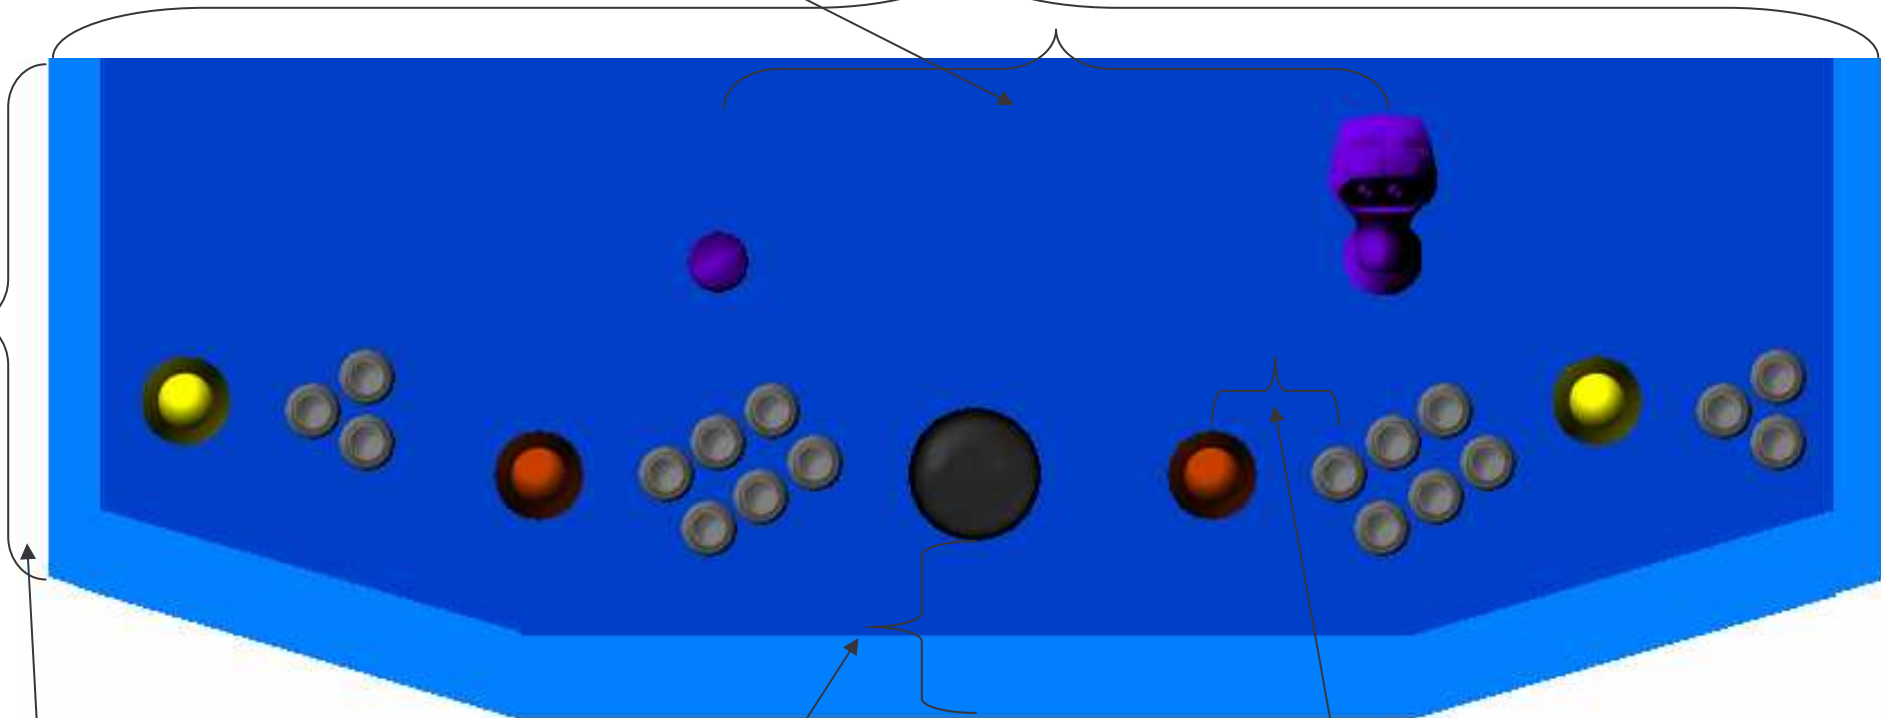

Center of Trigger Stick to Center of Spinner  
15 1/2 inches

Top  
43 inches on CP  
40 1/2 inches inside

Side  
13 inches on CP  
10 1/2 inches inside

Bottom of Trackball to Edge  
4 inches on CP  
3/4 inch inside

Center of Joystick to Center of Button 1  
2 1/2 inches