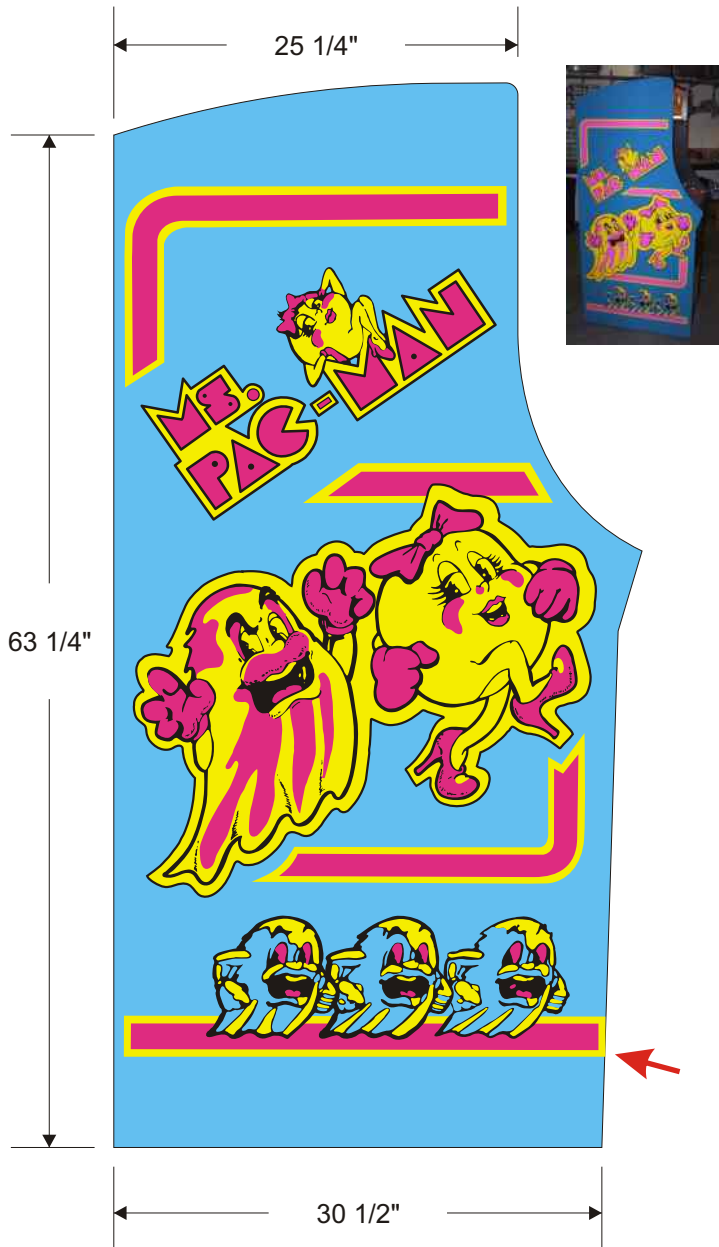

GRAPHIC FROM THE
ART LIBRARY OVER
JAKOBUD'S SIDE:

"READY TO TRACE" (CORRECT)
BITMAP, WITH VECTOR ARTWORK
COMP'D OVER IT:

NOTE HOW PROPORTIONS
ARE INCORRECT

REUNION GRAPHIC OVER
JAKOBUD'S SIDE:

SOME DIFFERENCES FROM THE
ORIGINAL ARTWORK (BLACK STROKES
AROUND SOME BORDER ELEMENTS)
BUT PROPORTIONS SEEM MUCH BETTER.