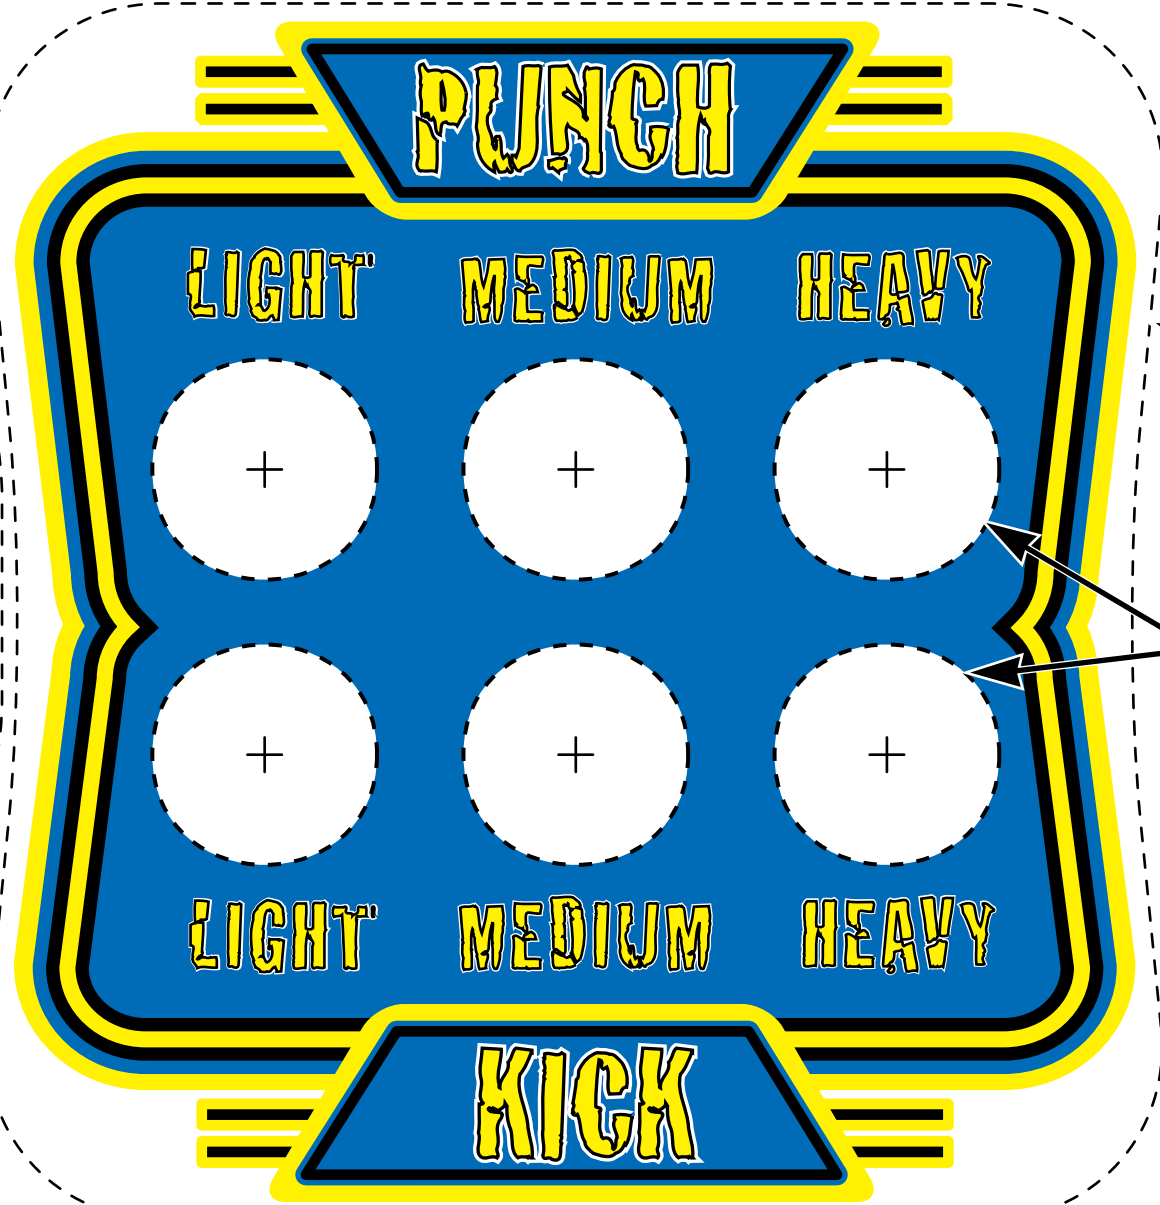

1-3/16" DRILL FOR  
PLAYER HOLE

1-3/4" DRILL FOR  
JOYSTICK HOLE

TRIM LINE  
(TYPICAL)

1-3/16" DRILL FOR  
BUTTON HOLES

**CAPCOM**<sup>®</sup>  
Inc.

6 BUTTON CONTROL DRILL TEMPLATE

DATE:

DRAWN BY: