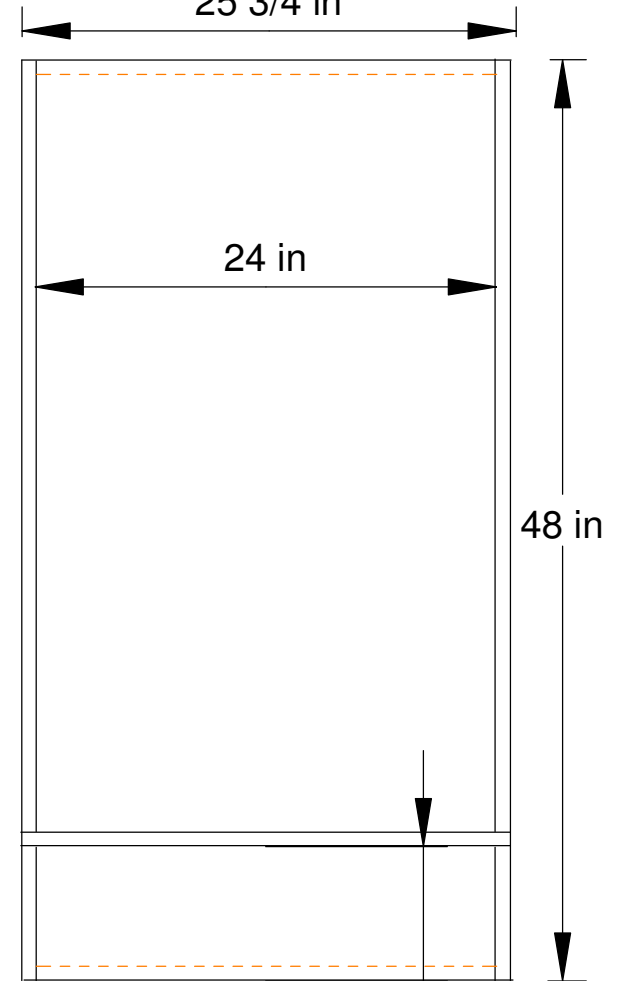

Monitor Tower Base
All wood is 3/4" thick
1 of 4 for Cabinet

MAME SHOWCASE 27
Made by TAZ

Front View

Side View
24 in

Top view
25 3/4 in

Back View