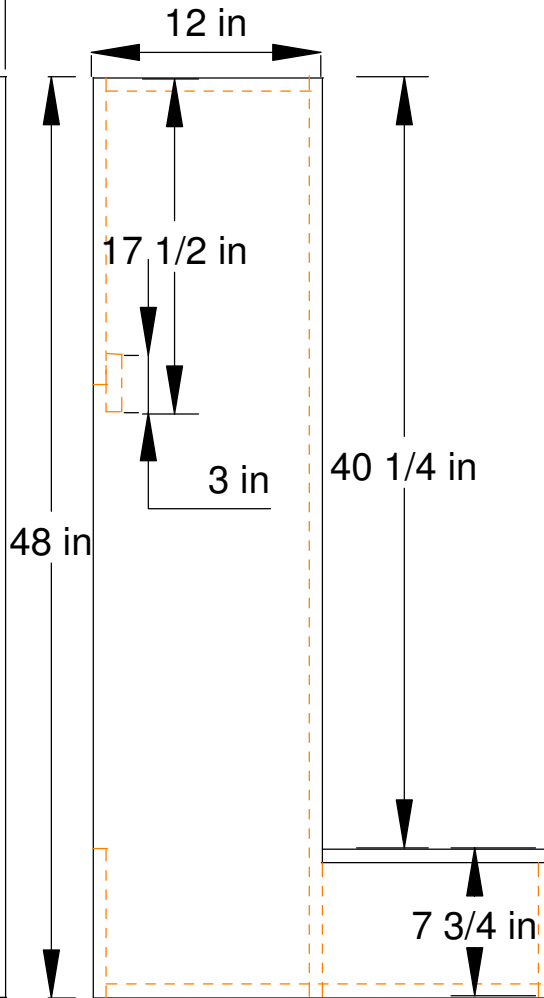

Monitor Tower Base
All wood is 3/4" thick
1 of 4 for Cabinet

MAME SHOWCASE 27
Made by TAZ

Front View

Side View
24 in

Top view
25 3/4 in

Back View