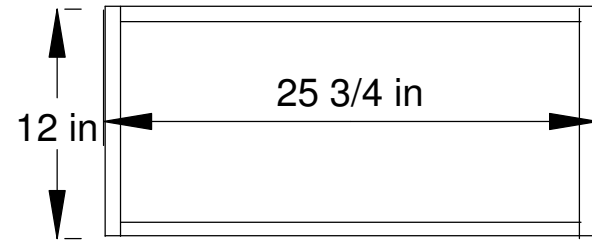

Monitor Tower Base
All wood is 3/4" thick
1 of 4 for Cabinet

MAME SHOWCASE 27
Made by TAZ

Front View

Side View
24 in

Top view
25 3/4 in

Back View