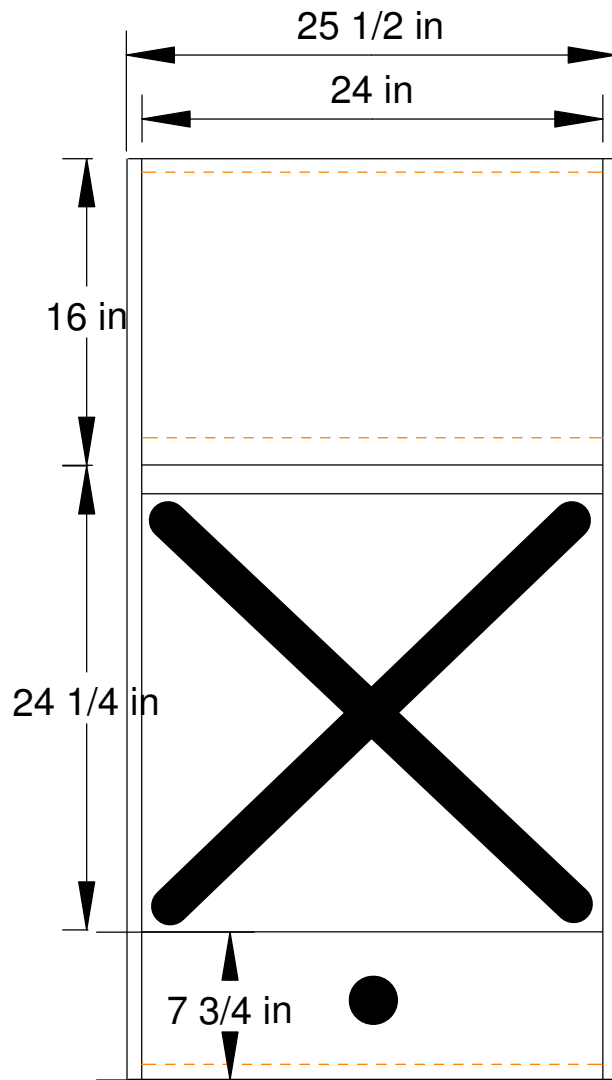

Monitor Tower Base
All wood is 3/4" thick
1 of 4 for Cabinet

MAME SHOWCASE 27
Made by TAZ

Front View

Side View
24 in

Top view
25 3/4 in

Back View